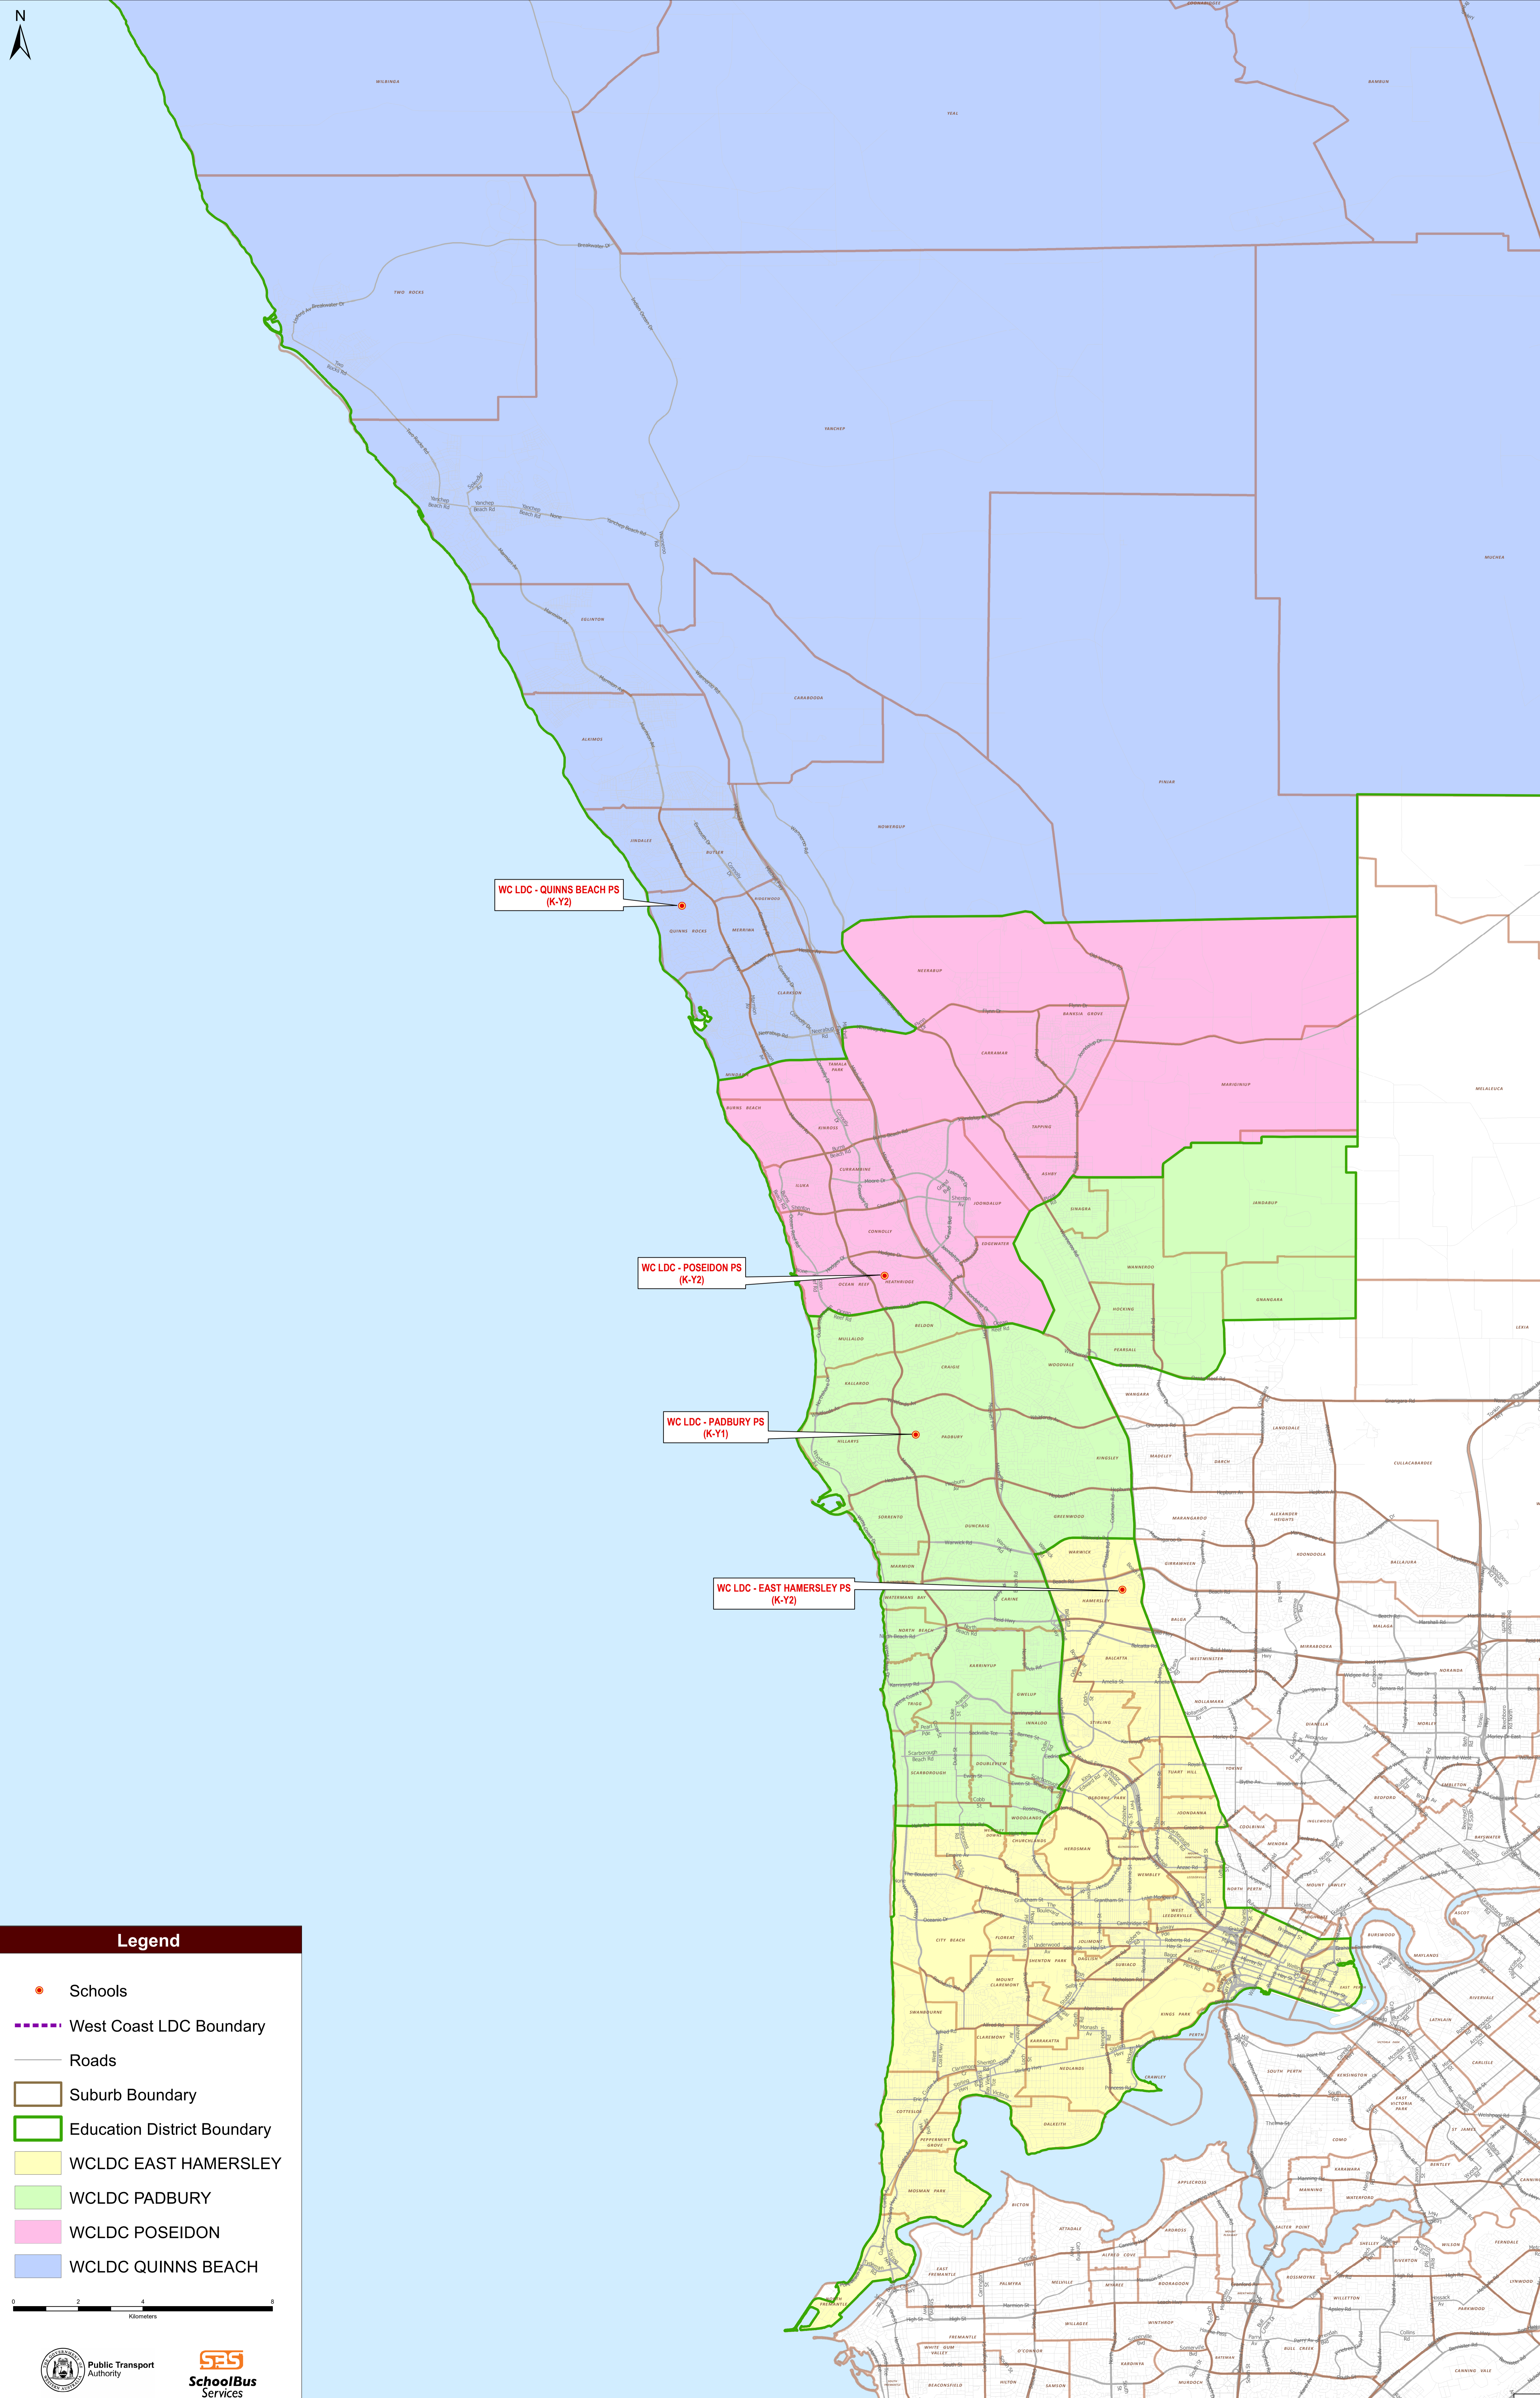

West Coast LDC Boundary Map

- WCLDC HAMMERSLEY
- BALCATT
- CHURCHLANDS
- CITY BEACH
- CLAREMONT
- COTTESLOE
- CRAWLEY
- DAGLISH
- DALKEITH
- EAST PERTH
- FLOREAT
- GLENDALOUGH
- HAMERSLEY
- HERDSMAN
- INNALOO
- JOLIMONT
- JOONDANNA
- KARRAKATTA
- KINGS PARK
- LEEDERVILLE
- MOSMAN PARK
- MOUNT CLAREMONT
- MOUNT HAWTHORN
- NEDLANDS
- NORTH FREMANTLE
- NORTHBRIDGE
- OSBORNE PARK
- PEPPERMINT GROVE
- PERTH
- SHENTON PARK
- STIRLING
- SUBIACO
- SWANBOURNE
- TUART HILL
- WARWICK
- WEMBLEY
- WEMBLEY DOWNS
- WEST LEEDERVILLE
- WEST PERTH
- WOODLANDS
- WCLDC POSEIDON**
- ASHBY
- BANKSIA GROVE
- BURNS BEACH
- CARRAMAR
- CONNOLLY
- CURRAMBINE
- EDGEWATER
- HEATHRIDGE
- ILUKA
- JANDABUP
- JOONDALUP
- KINROSS
- MARGINIUP
- MINDARIE
- NEERABUP
- OCEAN REEF
- PINJAR
- TAMALA PARK
- TAPPING
- WANNEROO
- WCLDC POSEIDON**
- BELDON
- CARINE
- CITY BEACH
- CRAIGIE
- DOUBLEVIEW
- DUNCRAIG
- GNANGARA
- GREENWOOD
- GWELUP
- HILLARYS
- HOCKING
- INNALOO
- JANDABUP
- KALLAROO
- KARRINYUP
- KINGSLEY
- MARMION
- MULLALOO
- NORTH BEACH
- OCEAN REEF
- OSBORNE PARK
- PADBURY
- PEARSALL
- SCARBOROUGH
- SINAGRA
- SORRENTO
- TRIGG
- WANNEROO
- WATERMANS BAY
- WEMBLEY DOWNS
- WOODLANDS
- WOODVALE
- WCLDC QUINNS BEACH**
- ALKIMOS
- BAMBUN
- BEERMULLAH
- BINDOON
- BOONANARRING
- BREERA
- BRETTON BAY
- BUTLER
- CARABAN
- CARBOODA
- CHITTING
- CLARKSON
- COONABIDGEE
- COWALLA
- CULLALLA
- EGLINTON
- GABBADAH
- GINGIN
- GINGINUP
- GRANVILLE
- GUILDERTON
- JINDALEE
- KARAKIN
- LANCELIN
- LEDGE POINT
- LENNARD BROOK
- LOWER CHITTING
- MERRIWA
- MINDARIE
- MINDARRA
- MOOLIBENE
- MOONDAH
- MOORE RIVER NATIONAL PARK
- MUCHEA
- MUCKENBURRA
- NEERABUP
- NEERGABBY
- NILGEN
- NOWERGUP
- ORANGE SPRINGS
- PINJAR
- QUINNS ROCKS
- RED GULLY
- RIDGEWOOD
- SEABIRD
- TWO ROCKS
- WANERIE
- WANNAMAL
- WILBINGA
- WOODRIDGE
- YANCHEP
- YEAL