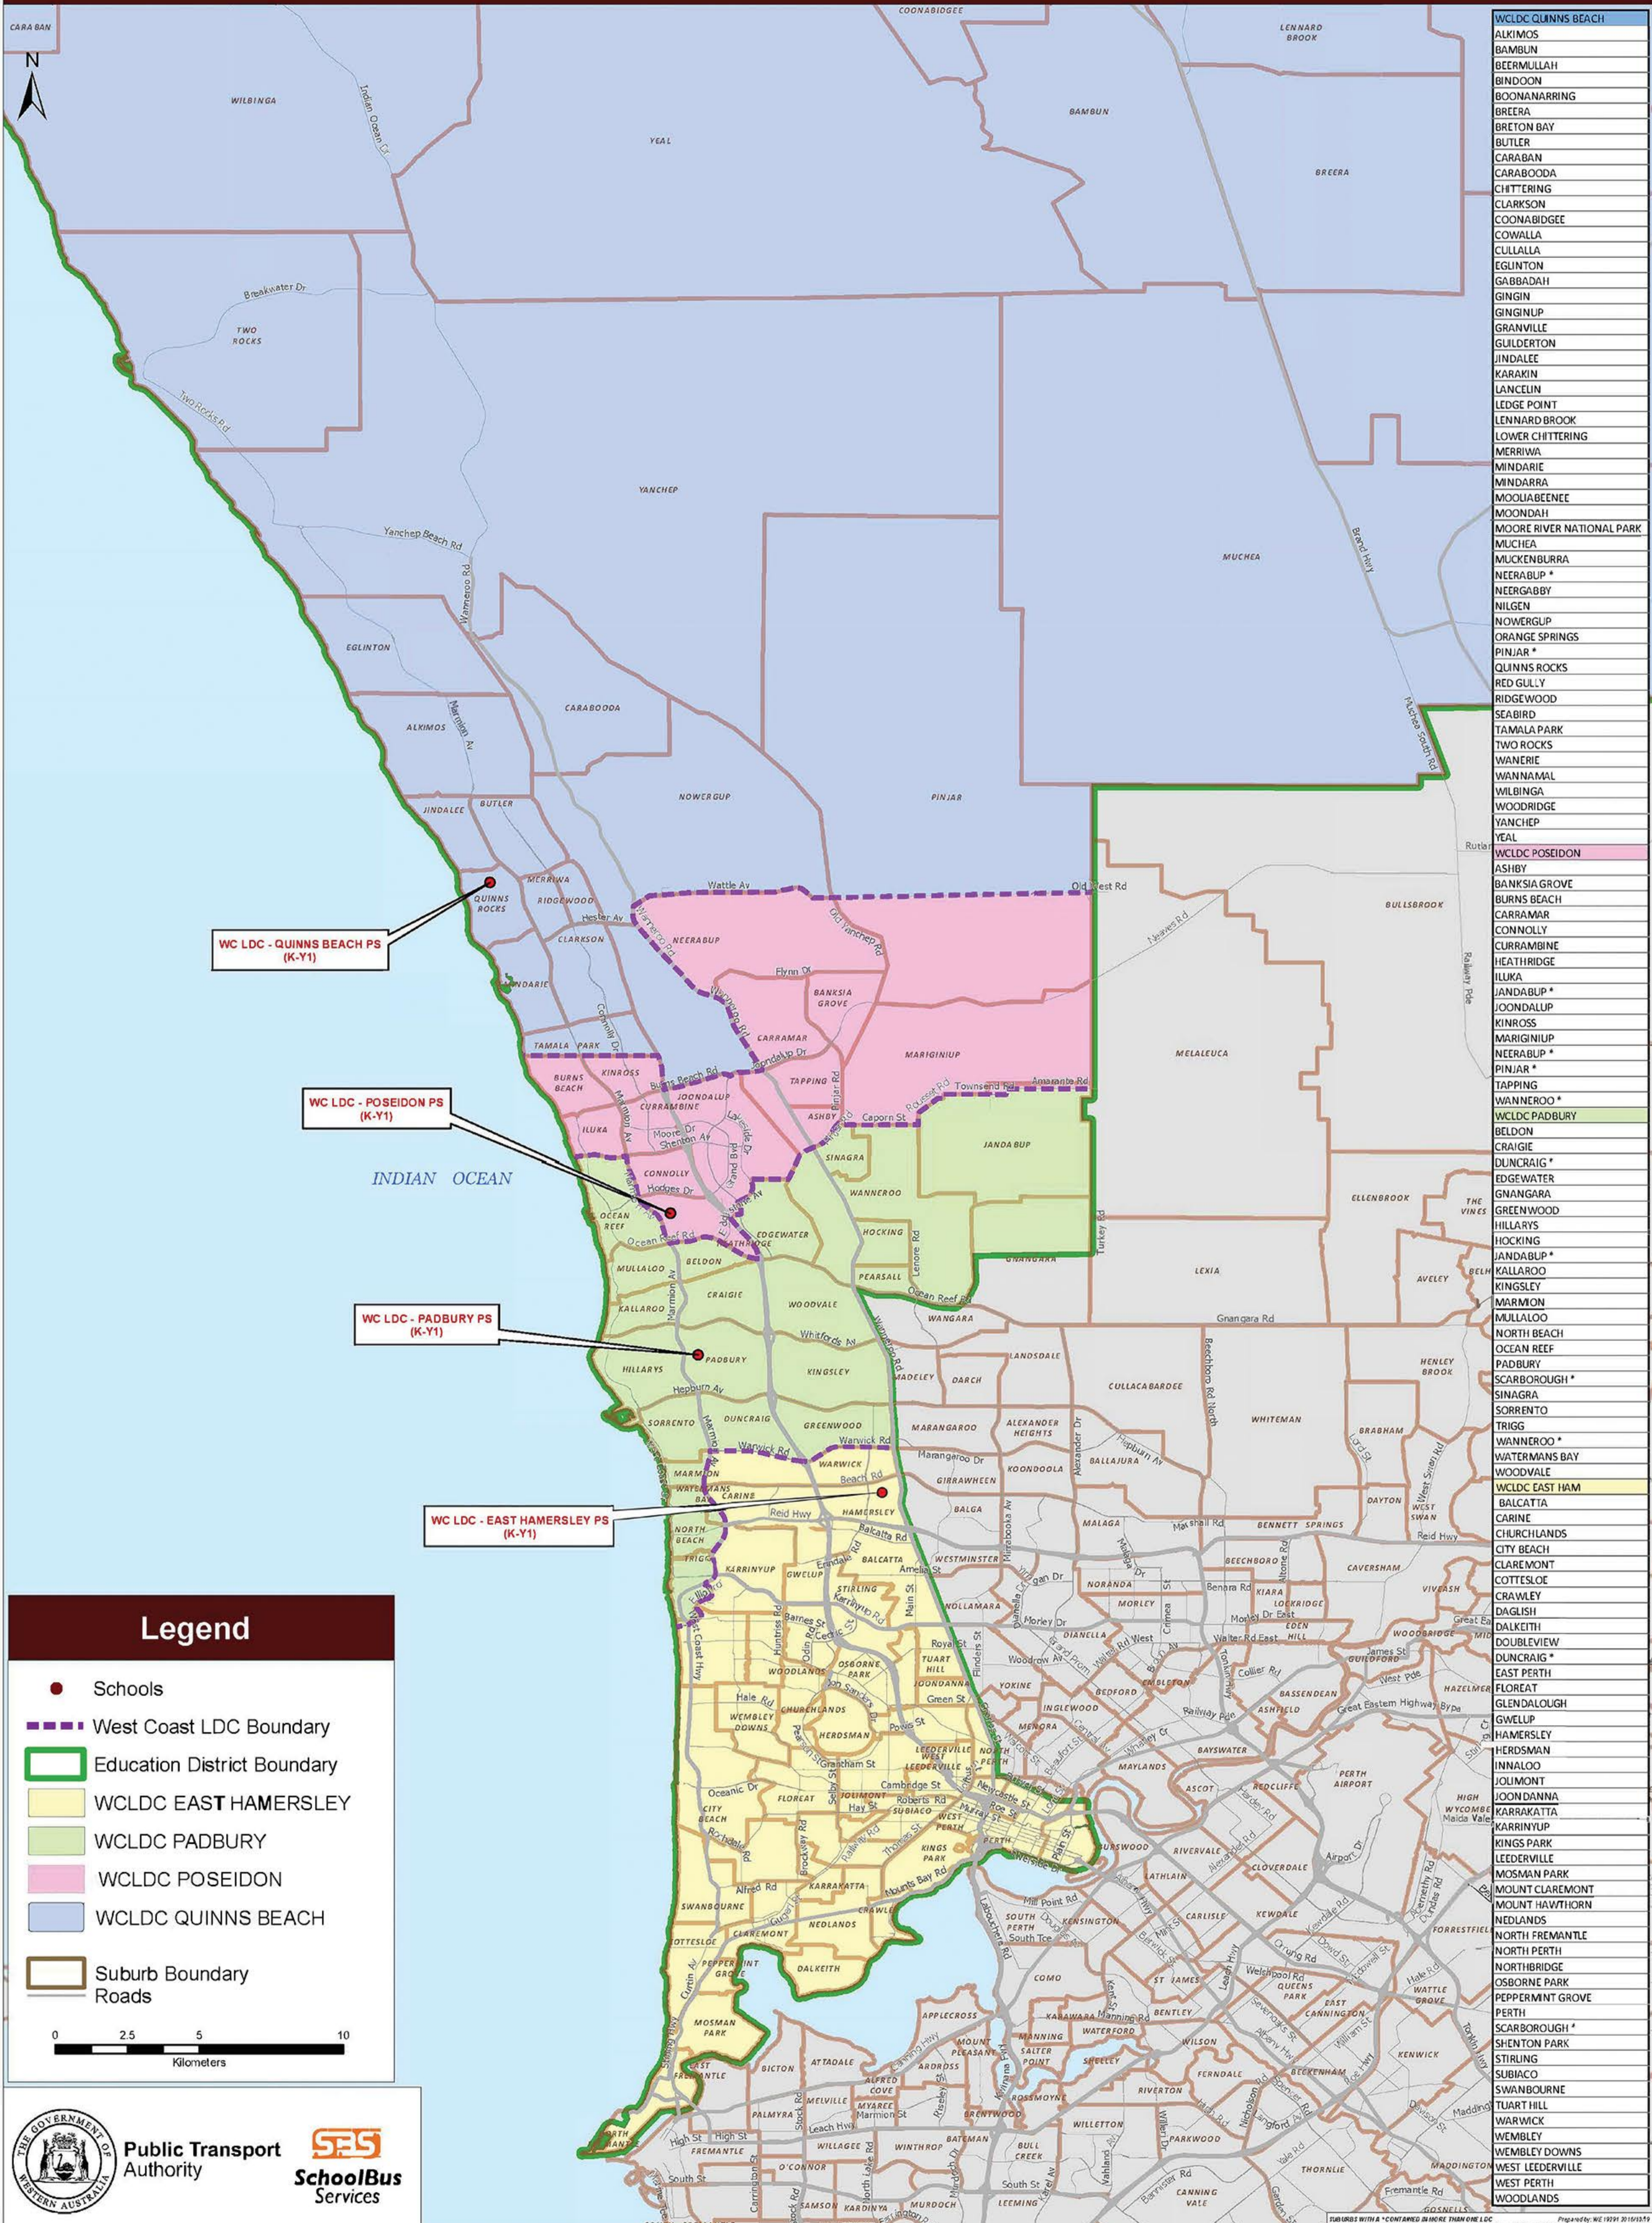

West Coast LDC Boundary Map

WCLDC QUINNS BEACH
ALKIMOS
BAMBUN
BEERMULLAH
BINDOON
BOONANARRING
BREERA
BRETTON BAY
BUTLER
CARABOODA
CHITTERING
CLARKSON
COONABIDGEE
COWALLA
CULLALLA
EGLINTON
GABBADAH
GINGIN
GINGINUP
GRANVILLE
GULDERTON
JINDALEE
KARAKIN
LANCLIN
LEDGE POINT
LENNARD BROOK
LOWER CHITTERING
MERRIWA
MINDARIE
MINDARRA
MOOLIA BEENE
MOONDAH
MOORE RIVER NATIONAL PARK
MUCHEA
MUCKENBURRA
NEERABUP *
NEERGABBY
NILGEN
NOWERGUP
ORANGE SPRINGS
PINJAR *
QUINNS ROCKS
RED GULLY
RIDGEWOOD
SEABIRD
TAMALA PARK
TWO ROCKS
WANERIE
WANNAMAL
WILBINGA
WOODRIDGE
YANCHEP
YEAL
WCLDC POSEIDON
ASHBY
BANKSIA GROVE
BURNS BEACH
CARRAMAR
CONNOLLY
CURRAMBINE
HEATHRIDGE
ILUKA
JANDABUP *
JOONDALUP
KINROSS
MARGINIUP
NEERABUP *
PINJAR *
TAPPING
WANNEROO *
WCLDC PADBURY
BELDON
CRAIGIE
DUNCRAIG *
EDGEWATER
GNANGARA
GREENWOOD
HILLARYS
HOCKING
JANDABUP *
KALLAROO
KINGSLEY
MARMON
MULLALOO
NORTH BEACH
OCEAN REEF
PADBURY
SCARBOROUGH *
SINAGRA
SORRENTO
TRIGG
WANNEROO *
WATERMANS BAY
WOODVALE
WCLDC EAST HAM
BALCATT
CARINE
CHURCHLANDS
CITY BEACH
CLAREMONT
COTTESLOE
CRAWLEY
DAGLISH
DAKEITH
DOUBLEVIEW
DUNCRAIG *
EAST PERTH
FLOREAT
GLENDALOUGH
GWELP
HAMERSLEY
HERDSMAN
INNALOO
JOLIMONT
JOONDANNA
KARRAKATTA
KARRINYUP
KINGS PARK
LEEDERVILLE
MOSMAN PARK
MOUNT CLAREMONT
MOUNT HAWTHORN
NEDLANDS
NORTH FREMANTLE
NORTH PERTH
NORTHBRIDGE
OSBORNE PARK
PEPPERMINT GROVE
PERTH
SCARBOROUGH *
SHENTON PARK
STIRLING
SUBIACO
SWANBOURNE
TUART HILL
WARWICK
WEMBLEY
WEMBLEY DOWNS
WEST LEEDERVILLE
WEST PERTH
WOODLANDS

WC LDC - QUINNS BEACH PS (K-Y1)

WC LDC - POSEIDON PS (K-Y1)

WC LDC - PADBURY PS (K-Y1)

WC LDC - EAST HAMERSLEY PS (K-Y1)

Legend

- Schools
- West Coast LDC Boundary
- Education District Boundary
- WCLDC EAST HAMERSLEY
- WCLDC PADBURY
- WCLDC POSEIDON
- WCLDC QUINNS BEACH
- Suburb Boundary Roads

0 2.5 5 10 Kilometers

Public Transport Authority
SchoolBus Services